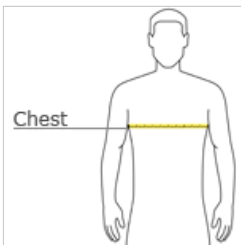

Next Level™ Unisex CVC Tee. NL6210

- 4.3-ounce, 60/40 combed ring spun cotton/poly, 32 singles
- CVC blend
- 1x1 rib knit neck
- Shoulder to shoulder taping
- Tear-away label
- Side seamed

CARE INSTRUCTIONS

Machine wash cold. Only non-chlorine bleach when needed.
Tumble dry low. Do not iron decoration.

front

back

HOW TO MEASURE

CHEST WIDTH

Measure under the arm and around the fullest part of the chest with arms down, keeping tape horizontal.

SIZE CHART

	XS	S	M	L	XL	2XL	3XL	4XL
Chest	33-35	35-38	38-41	43-44	45-48	48-52	53 1/2-56	59-61 1/2

COLOR INFORMATION

										
Apple Green PMS 2464 C	Banana Cream PMS 1345 C	Black PMS 412 C	Bondi Blue PMS 7703 C	Cardinal PMS 1807 C	Charcoal PMS 4140 C	Cream PMS 482 C	Dark Heather Gray PMS 416 C	Espresso PMS 7519 C	Heather Columbia Blue PMS 659C	Heather Cool Blue PMS 2154C
										
Heather Forest Green PMS 3302C	Heather Heavy Metal PMS 445C	Heather Maroon PMS 490C	Heather Mauve PMS 4039C	Ice Blue PMS 642 C	Indigo PMS 7546C	Kelly Green PMS 2417 C	Light Olive PMS 4220 C	Midnight Navy PMS 4280 C	Military Green PMS 4227 C	Mint PMS 4162 C
										
Neon Green PMS 2267 C	Neon Yellow PMS 609 C	Orange PMS 1375 C	Purple Rush PMS 3574 C	Red PMS 711 C	Royal PMS 7686 C	Sand PMS 4239 C	Silk PMS 2330 C	Stone Gray PMS 2332 C	Storm PMS 4144 C	Tahiti Blue PMS 3115 C
										
Teal PMS 2396 C	Turquoise PMS 7704 C	Warm Gray PMS 2332 C	White PMS 663C							